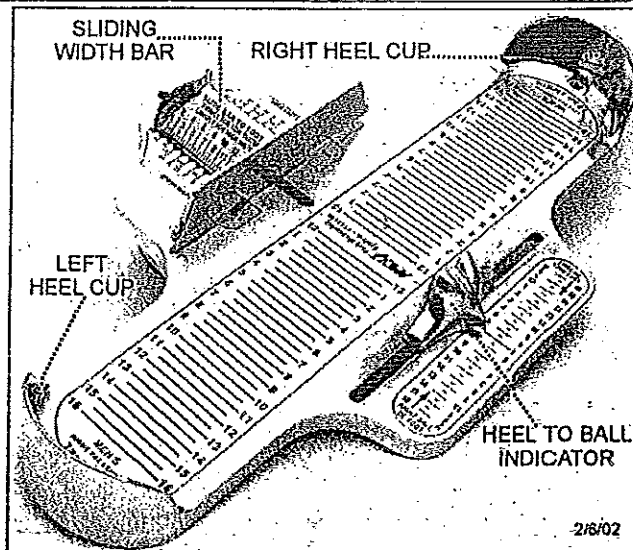

Push the HEEL TO BALL INDICATOR parallel to the widest point of the ball-of-foot area. This yields the *heel to ball* measurement. The *heel to ball* measurement helps ensure that the ball-of-the-foot fits properly in the widest part of the shoe. Also, shoes are designed to flex just past the ball-of-the-foot.

STEP 4: FIND THE CORRECT SHOE SIZE

Compare the *heel to ball* length to the *heel to toe* length and use the larger of the two lengths as the shoe size.

STEP 5: MEASURE THE WIDTH

Slide the WIDTH BAR firmly against the foot. Locate the person's shoe size (*as determined in step four*) on the width bar and match it to the appropriate width measurement. If the shoe size falls between widths, choose a wider width for a thick or high instep foot, or a narrower width for a thin foot.

STEP 6: MEASURE THE OTHER FOOT

Reverse the Apex Foot Measuring System and measure the other foot as described above. Be sure to measure both feet, then choose the size of the larger foot. It is common to have feet of different sizes.

When used properly, the Apex Foot Measuring System is designed to indicate the correct shoe size. This is the first step in the fitting process.

NOTE: Some devices have men's & women's dual calibrations for the heel-to-toe, heel-to-ball, and width measurements. See the illustration to the right to view the various parts of the Apex Foot Measuring System.